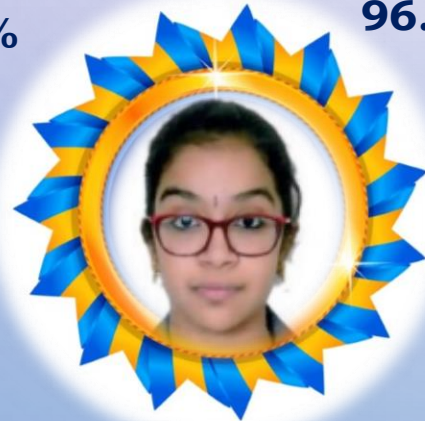

MODERN MIDDLE EAST INTERNATIONAL SCHOOL, RIYADH
CBSE GRADE-X EXAM RESULTS 2022-2023
SCHOOL TOPPERS

DHRUV SUNIL PAWAR
97.80 %

ANNAPOORNA SHAJU
96.80 %

HIBAT UR RAHMAN
96.20%

SYEDA SARAH HUSSAIN
96.20%

AKSHAYA LAKSHMANA
PERUMAL
96.00%