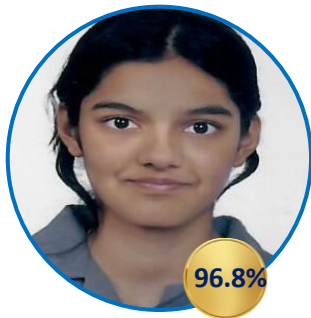

عطاء التعليمية
Ataa Educational

MODERN MIDDLE EAST INTERNATIONAL SCHOOL RIYADH, KSA

90% AND ABOVE

Avika Sarda