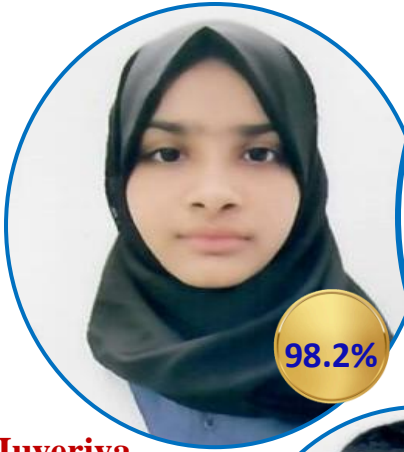

### CBSE CLASS X RESULT 2025-2026

School Topper: Aleena Rizwan

**Juveriya  
Sharief**

**Shahinaz  
Mohamed Shajahan**

**Praghul  
Muthukrishnan**

**Zoha  
Khursheed Shah**

**Minnur Ameen  
Afreen**

**Haniyah Niyas  
Ellikal**